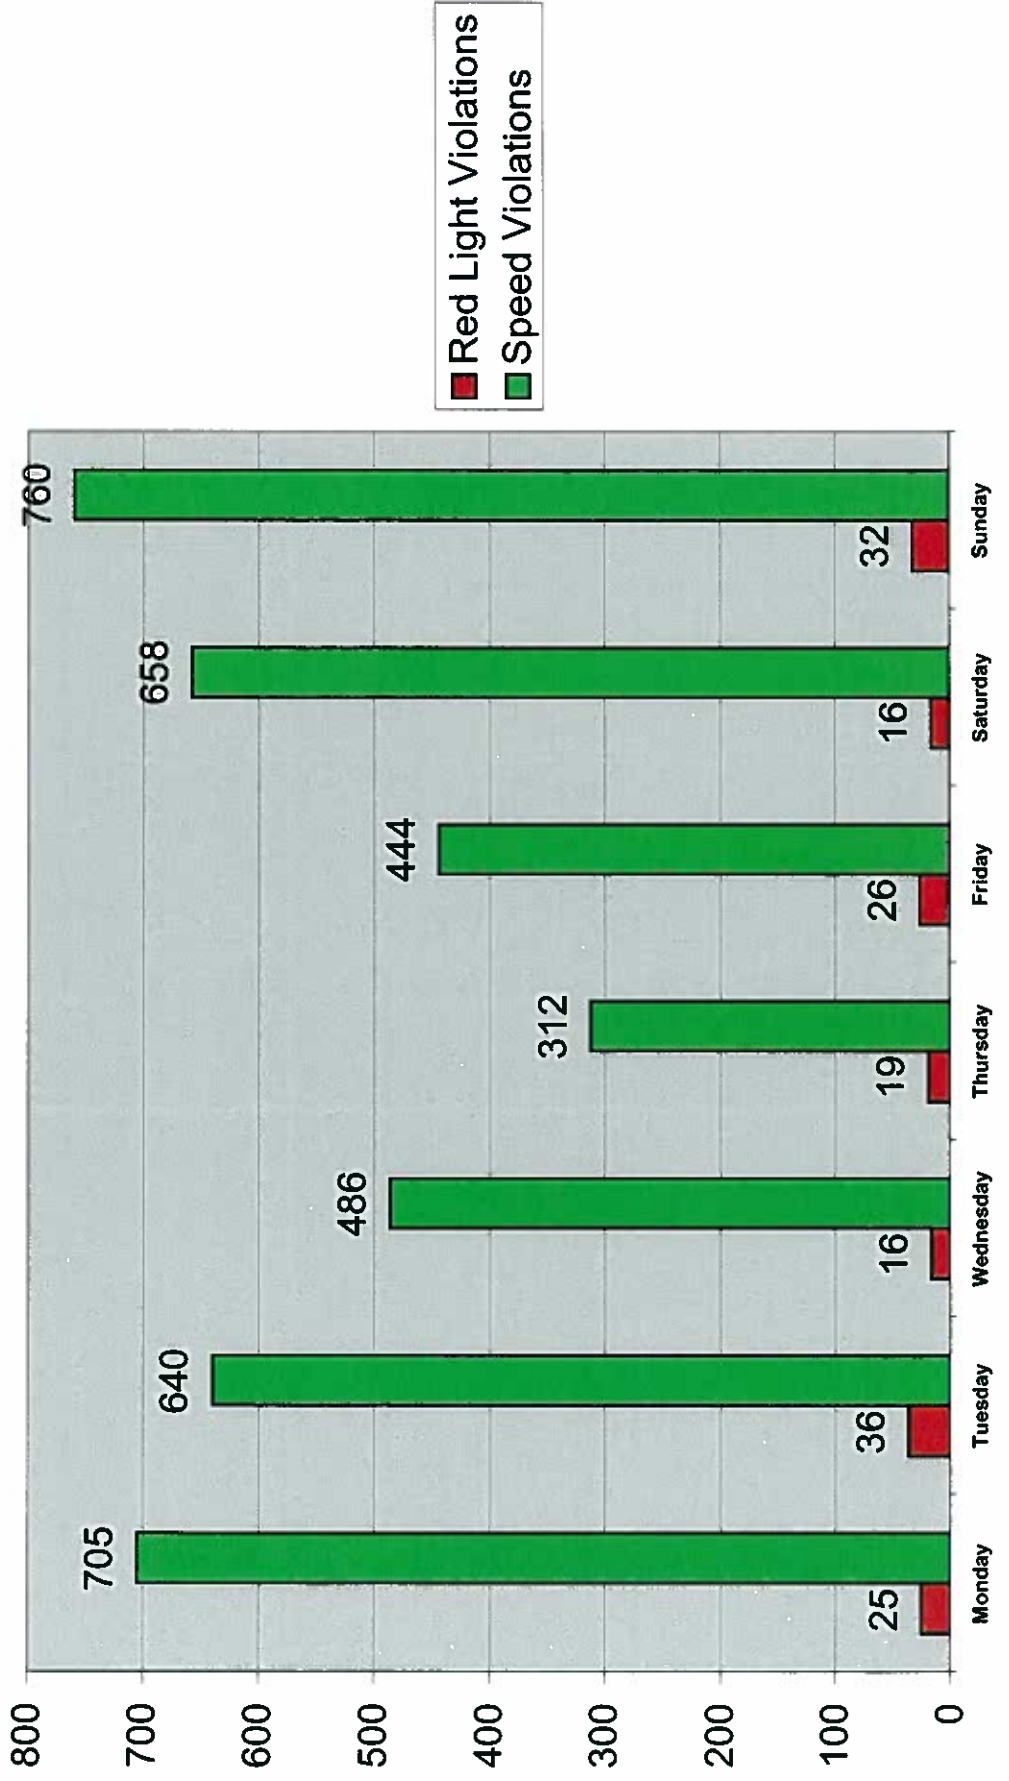

2006 Chicago Speed Enforcement Trial

Kedzie & 79th Southbound Direction - 2 Lanes

<u>Day of Week</u>	Jan 10 - Feb 9			Feb 10 - Mar 9			Mar 10 - Apr 9		
	Red Light	Speed	Ratio	Red Light	Speed	Ratio	Red Light	Speed	Ratio
Monday	23	489		25	705		16	707	
Tuesday	24	729		36	640		15	862	
Wednesday	25	908		16	486		18	821	
Thursday	5	875		19	312		12	803	
Friday	23	309		26	444		11	855	
Total Weekday	100	3310	33 to 1	122	2587	21 to 1	72	4048	56 to 1
Saturday	1	270		16	658		9	1054	
Sunday	23	223		32	760		23	1085	
Total Weekend	24	493	20 to 1	48	1418	20 to 1	31	2139	66 to 1
TOTAL DETECTIONS	124	3803	31 to 1	170	4005	24 to 1	104	6187	60 to 1

<u>Time of Day</u>	Red Light	Speed	Ratio
Midnight - 6am	5	435	
6am - Noon	53	1350	
Noon - 6pm	55	1127	
6pm - Midnight	11	891	
TOTAL DETECTIONS	124	3803	

<u>Overall Results</u>	Value
TOTAL SPEED DETECTIONS	13995
TOTAL RED LIGHT DETECTIONS	398
RATIO SPEED VS RED LIGHT	35 to 1
AVERAGE DAILY RED LIGHT COUNT	4.5
AVERAGE DAILY SPEED COUNT	155

Violations by Day of Week

January 10 - February 9

Violations by Day of Week

February 10 - March 9

Violations by Day of Week

March 10 - April 9

Violations by Time of Day

January 10 - April 9