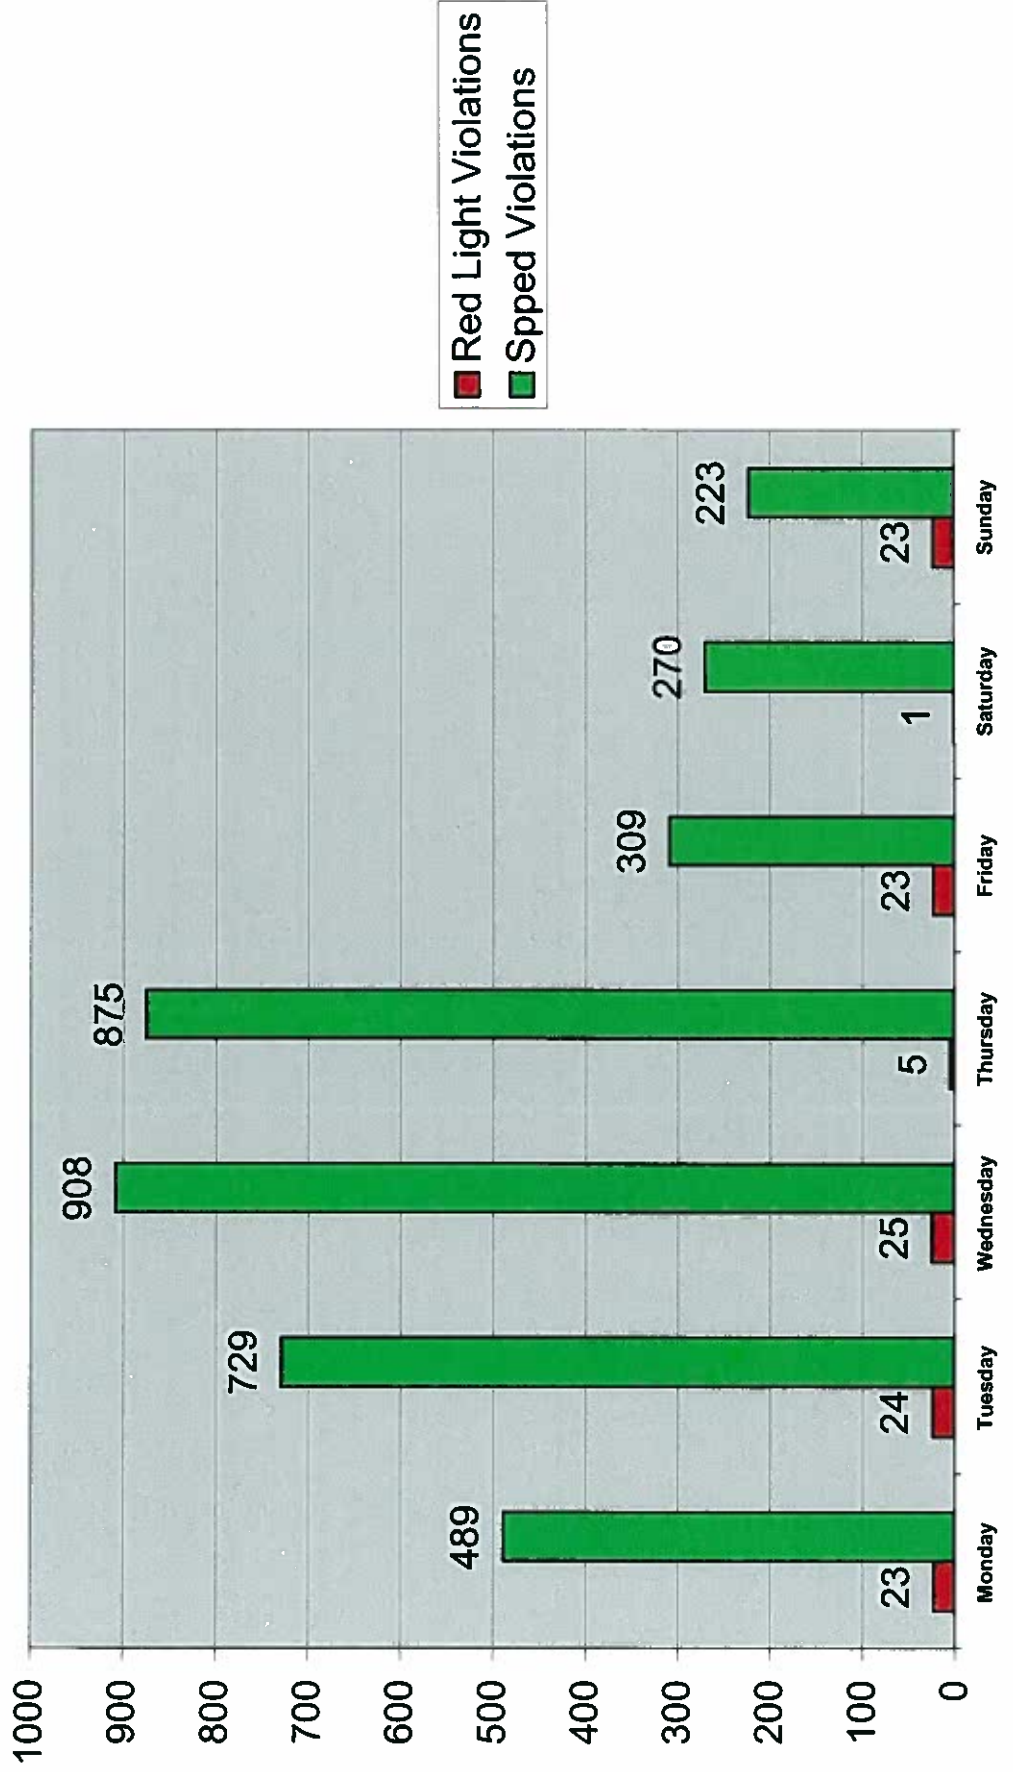

2006 Chicago Speed Enforcement Trial

Kedzie & 79th Southbound Direction - 2 Lanes

<u>Day of Week</u>	Jan 10 - Feb 9			Feb 10 - Mar 9			Mar 10 - Apr 9		
	Red Light	Speed	Ratio	Red Light	Speed	Ratio	Red Light	Speed	Ratio
Monday	23	489		25	705		16	707	
Tuesday	24	729		36	640		15	862	
Wednesday	25	908		16	486		18	821	
Thursday	5	875		19	312		12	803	
Friday	23	309		26	444		11	855	
Total Weekday	100	3310	33 to 1	122	2587	21 to 1	72	4048	56 to 1
Saturday	1	270		16	658		9	1054	
Sunday	23	223		32	760		23	1085	
Total Weekend	24	493	20 to 1	48	1418	20 to 1	31	2139	66 to 1
TOTAL DETECTIONS	124	3803	31 to 1	170	4005	24 to 1	104	6187	60 to 1

<u>Time of Day</u>	Red Light	Speed	Ratio
Midnight - 6am	5	435	
6am - Noon	53	1350	
Noon - 6pm	55	1127	
6pm - Midnight	11	891	
TOTAL DETECTIONS	124	3803	

<u>Overall Results</u>	Value
TOTAL SPEED DETECTIONS	13995
TOTAL RED LIGHT DETECTIONS	398
RATIO SPEED VS RED LIGHT	35 to 1
AVERAGE DAILY RED LIGHT COUNT	4.5
AVERAGE DAILY SPEED COUNT	155

Violations by Day of Week

January 10 - February 9

Violations by Day of Week

February 10 - March 9

Violations by Day of Week

March 10 - April 9

Violations by Time of Day

January 10 - April 9