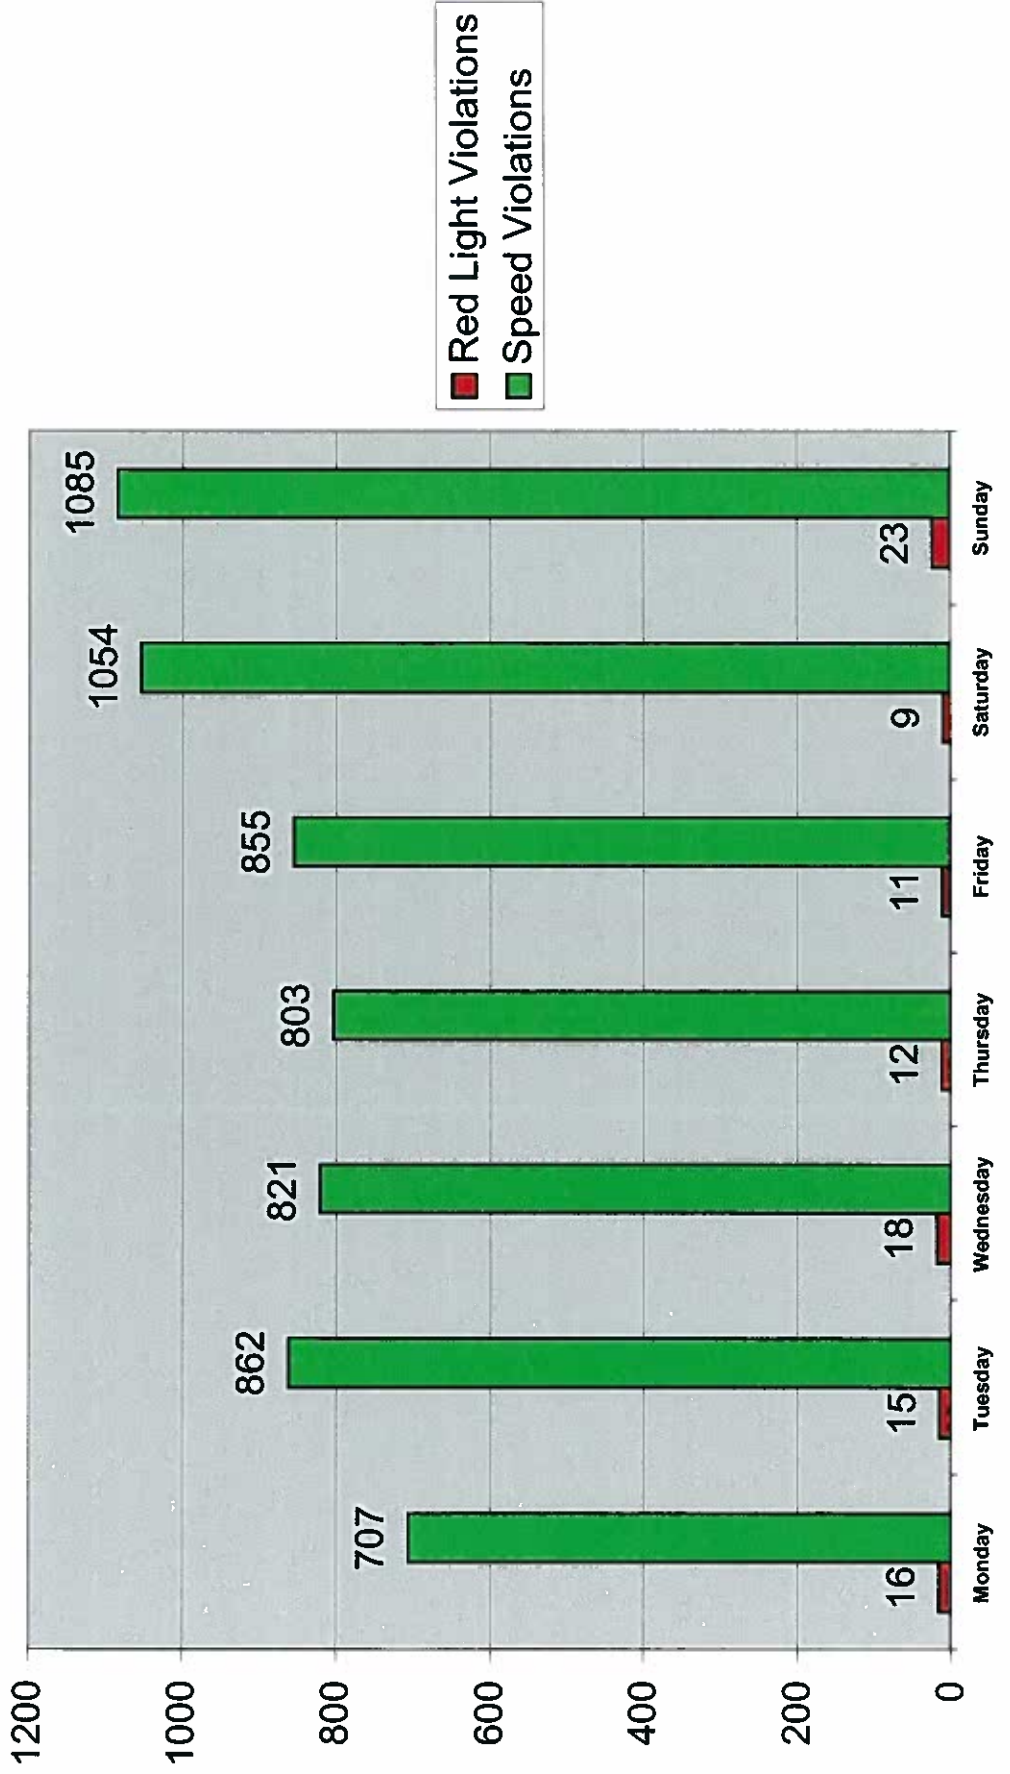

2006 Chicago Speed Enforcement Trial

Kedzie & 79th Southbound Direction - 2 Lanes

<u>Day of Week</u>	Jan 10 - Feb 9			Feb 10 - Mar 9			Mar 10 - Apr 9		
	Red Light	Speed	Ratio	Red Light	Speed	Ratio	Red Light	Speed	Ratio
Monday	23	489		25	705		16	707	
Tuesday	24	729		36	640		15	862	
Wednesday	25	908		16	486		18	821	
Thursday	5	875		19	312		12	803	
Friday	23	309		26	444		11	855	
Total Weekday	100	3310	33 to 1	122	2587	21 to 1	72	4048	56 to 1
Saturday	1	270		16	658		9	1054	
Sunday	23	223		32	760		23	1085	
Total Weekend	24	493	20 to 1	48	1418	20 to 1	31	2139	66 to 1
TOTAL DETECTIONS	124	3803	31 to 1	170	4005	24 to 1	104	6187	60 to 1

<u>Time of Day</u>	Red Light	Speed	Ratio
Midnight - 6am	5	435	
6am - Noon	53	1350	
Noon - 6pm	55	1127	
6pm - Midnight	11	891	
TOTAL DETECTIONS	124	3803	

<u>Overall Results</u>	Value
TOTAL SPEED DETECTIONS	13995
TOTAL RED LIGHT DETECTIONS	398
RATIO SPEED VS RED LIGHT	35 to 1
AVERAGE DAILY RED LIGHT COUNT	4.5
AVERAGE DAILY SPEED COUNT	155

Violations by Day of Week

January 10 - February 9

Violations by Day of Week

February 10 - March 9

Violations by Day of Week

March 10 - April 9

Violations by Time of Day

January 10 - April 9